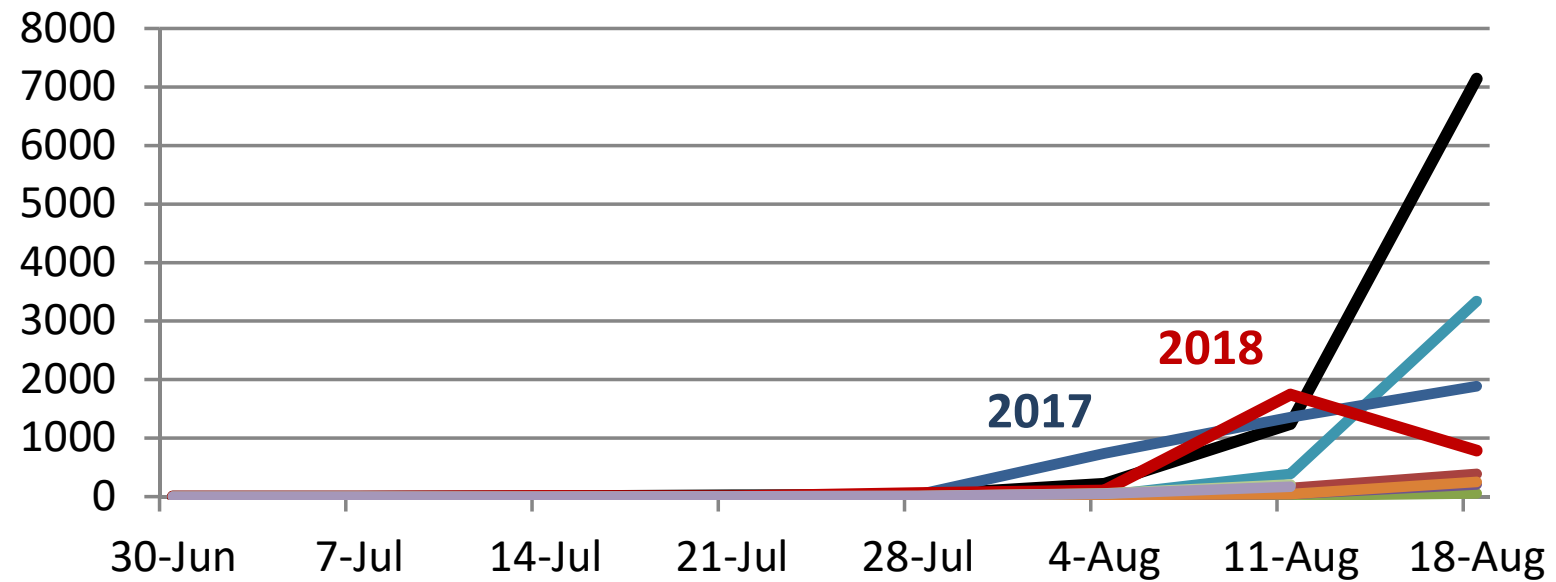

Green Peach Aphids

2011 - 2018 vs Average

- 2011
- 2012
- 2013
- 2014
- 2015
- 2016
- 2017
- 2018
- AVG
- AVG w/o 2011